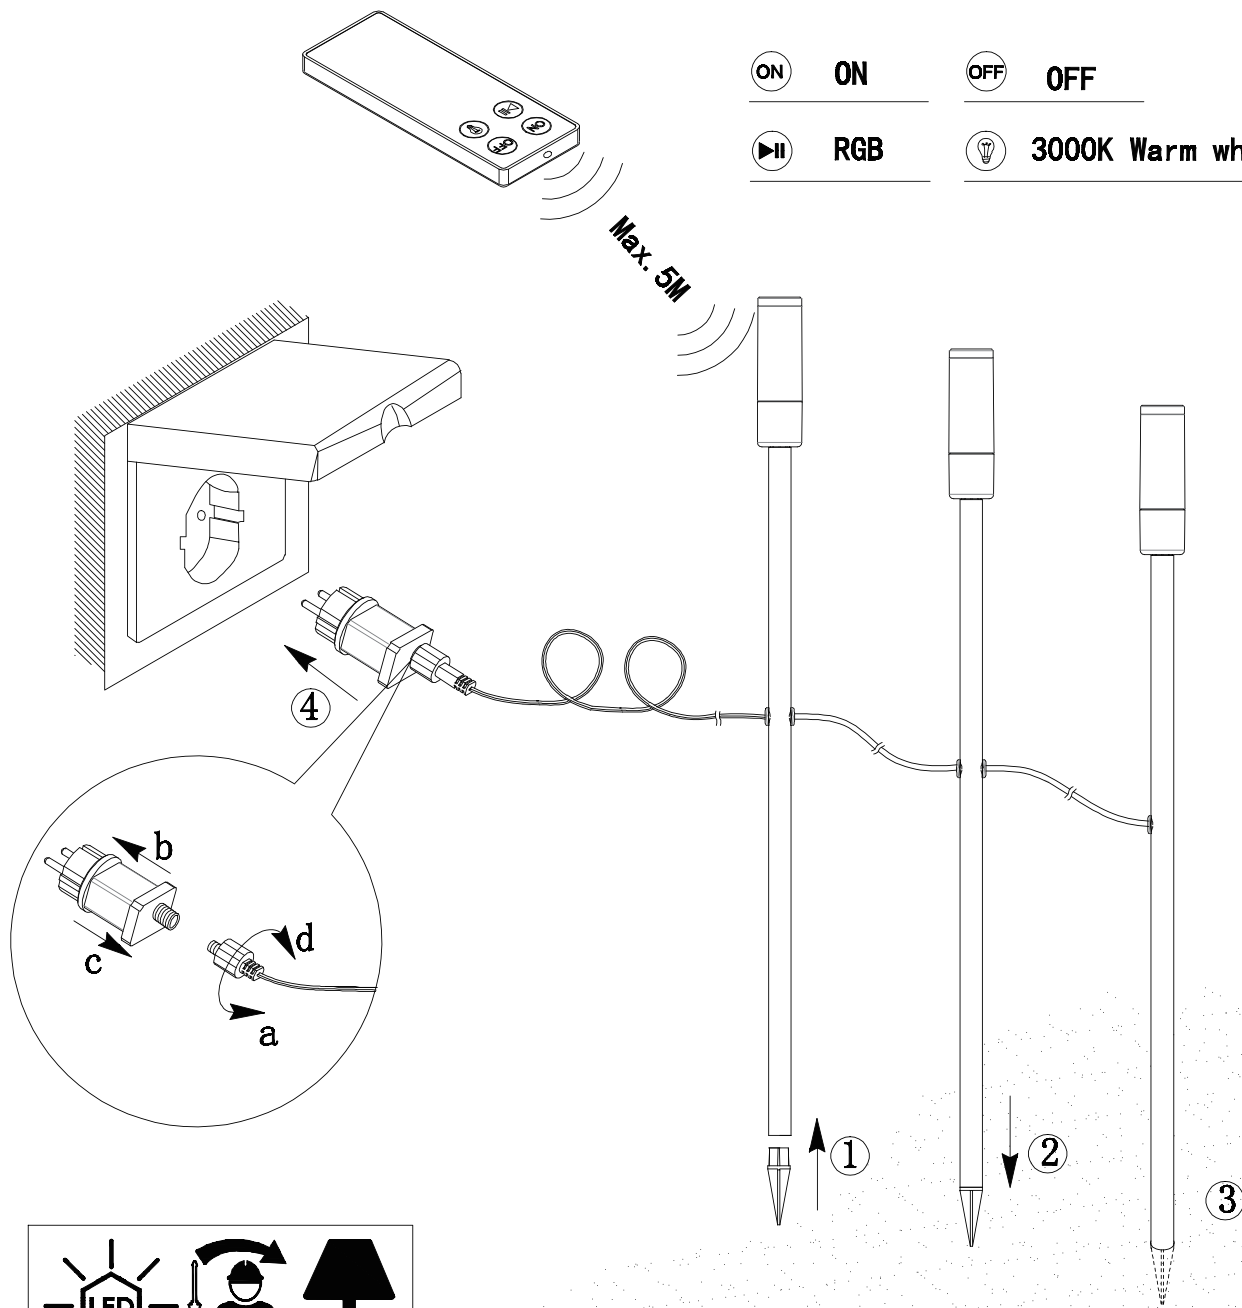

Art.Nr.: 902042

Art.Nr.: 902043

Max. 5M

www.eglo.com

CR2025 LiMnO<sub>2</sub> 3V 150mAh

20241115

Manufacturer: AN YUAN XIAN KAI WEN KE JI  
YOU XIAN GONG SI

Factory No. 4, Original Food Industrial Park  
(now Jiangxi Qian Yi Electronics Industrial Park),  
Chancheng New District, Anyuan County, Ganzhou City,  
Jiangxi Province, 342100, P.R.China