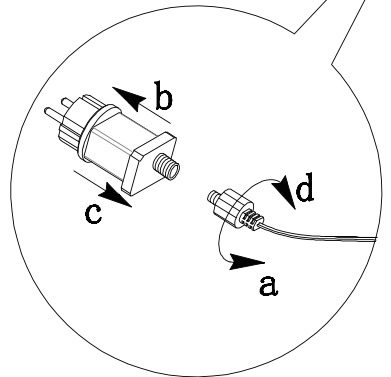

Art.Nr.: 902042

Art.Nr.: 902043

Max. 5M

www.eglo.com

CR2025 LiMnO<sub>2</sub> 3V 150mAh

20241115

Manufacturer: AN YUAN XIAN KAI WEN KE JI  
YOU XIAN GONG SI

Factory No. 4, Original Food Industrial Park  
(now Jiangxi Qian Yi Electronics Industrial Park),  
Chancheng New District, Anyuan County, Ganzhou City,  
Jiangxi Province, 342100, P.R.China